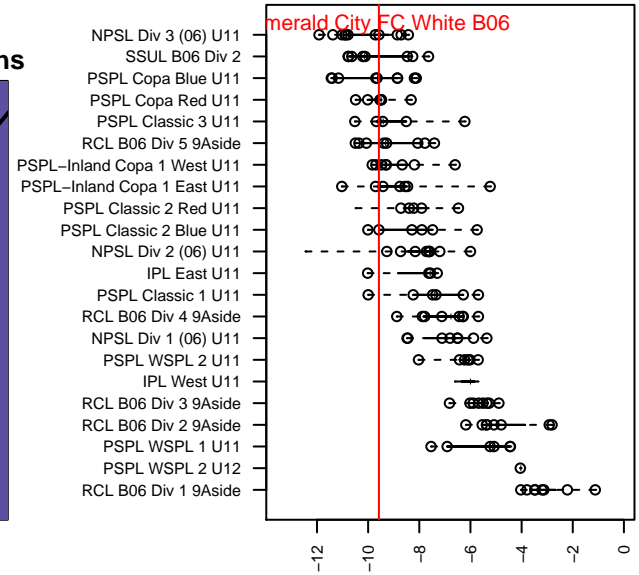

**attack and defense rating
relative to others at age
and all opponents in last 13 months**