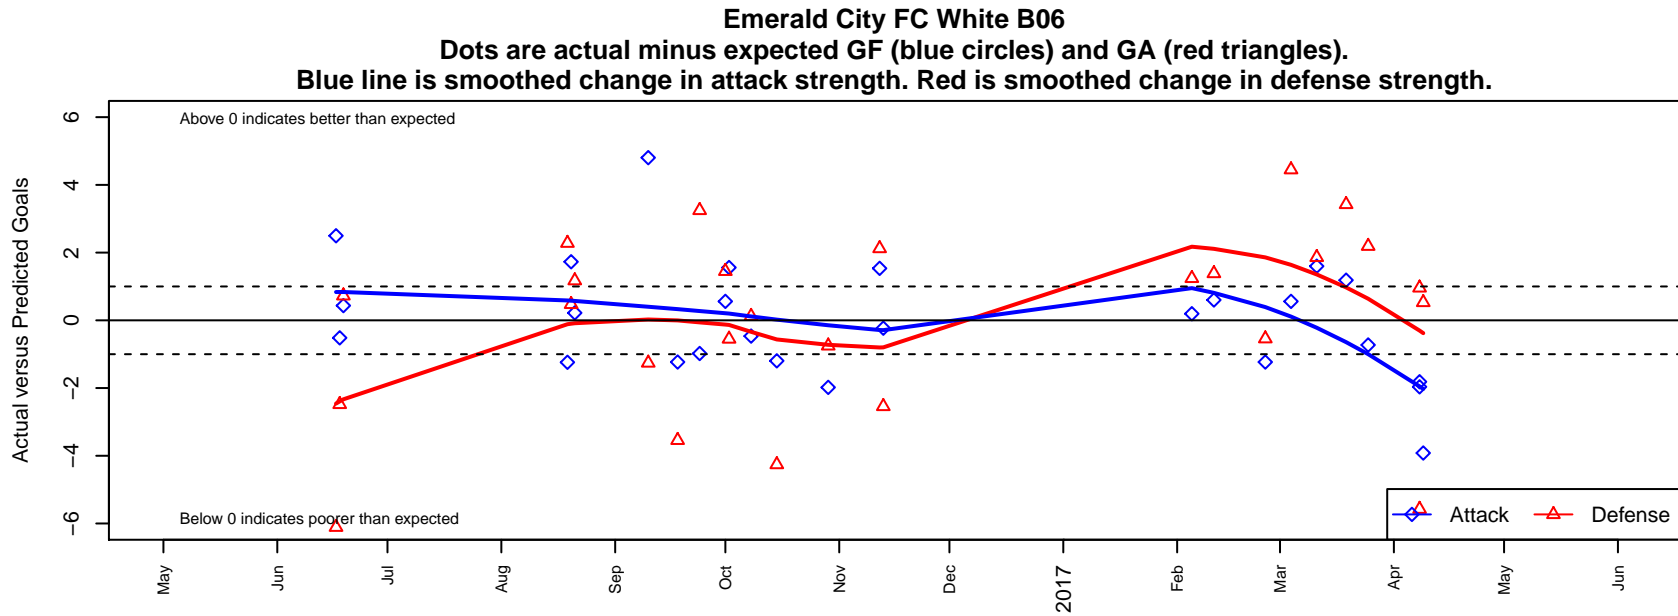

## Emerald City FC White B06

Emerald City FC  
 Seattle, WA  
 B06 total strength=333  
 attack=0.23 defense=0.17  
 fall league = PSPL Classic 2 Blue U11  
 spr league = Spr PSPL Classic 2 U11

alt names used:  
 Emerald City FC M06 White  
 EMERALD CITYWHITE 06  
 Emerald City M06 White  
 Emerald City FC M06 White  
 EMERALD CITY FC ECFC M06 WHITE (WA)

Venues played:  
 2016 Snohomish United Invt Silver  
 2016 Xtreme Cup BU11 Silver  
 2016 PSPL Classic 2 Blue U11  
 2016 Spr PSPL Classic 2 U11  
 2016 WA Cup U11 Bronze U11

**attack and defense variance (black dot)  
relative to other teams  
and top 10 in region**